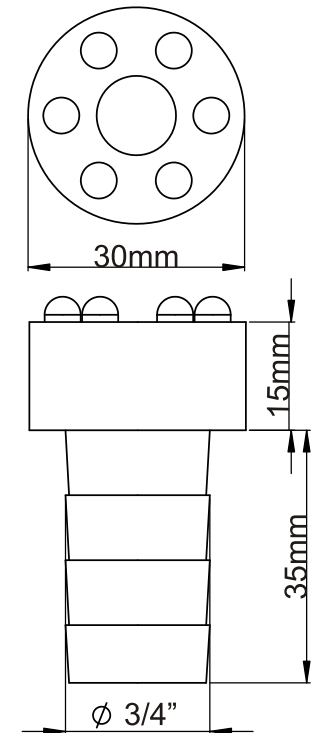

# Aqua

8001601

LED 6x white 12V 1W

*Garden Lights*  
www.garden-lights.nl

MI3386 - 07012009

*Garden Lights*  
www.garden-lights.nl