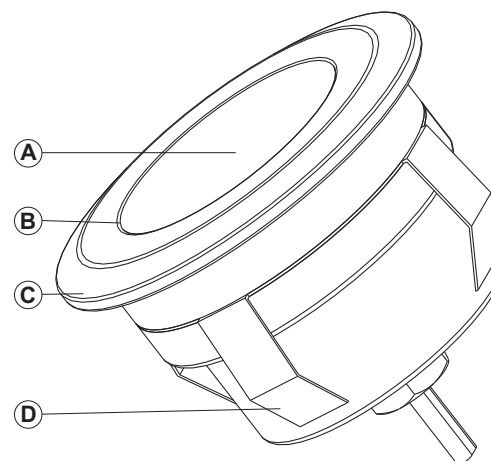

Larch

4058601

1 Watt	On/Off 10.000	Failure < 5% after 1000h
35 Lumen	Non dimmable	Failure < 10% after 6000h
3000 Kelvin	Instant full light	Flux > 80% after 6000h
20.000 Hours	Power factor > 0,5	CRI > 65

SMD LED unit 3x
12V 1W GU5.3
warm white
Art. nr.1167101

- A - Glass-GS026
- B - Rubber-RB075
- C - Ring-AC313
- D - Spring-AC323