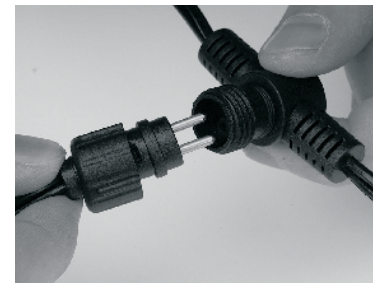

301-03404-RS

Bajonet base

MI3294 - 16022009

Garden Lights
www.garden-lights.nl

Garden Lights
www.garden-lights.nl

▼ = Front