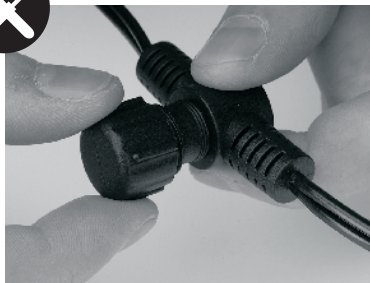

301-03404-RS

Bajonet base

MI3294 - 16022009

Garden Lights
www.garden-lights.nl

Garden Lights
www.garden-lights.nl

▼ = Front