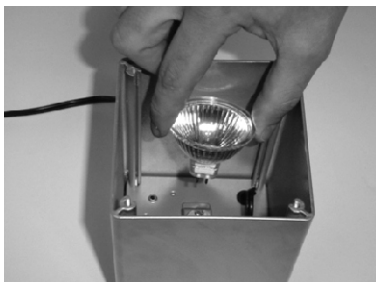

301-03404-RS

Bajonet base

MI3294 - 16022009

Garden Lights
www.garden-lights.nl

Garden Lights
www.garden-lights.nl

▼ = Front