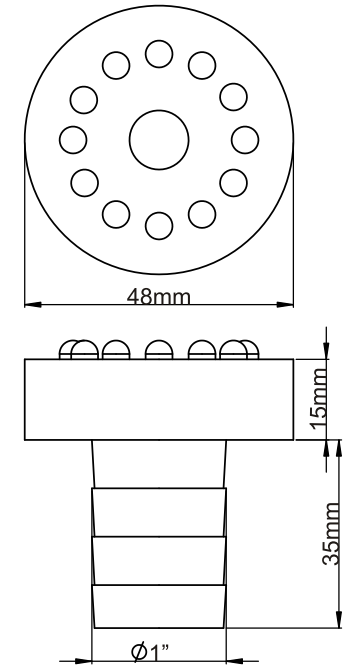

# Tabula

8003601

LED 12x white 12V 2W

*Garden Lights*  
www.garden-lights.nl

MI3387 - 07012009

*Garden Lights*  
www.garden-lights.nl