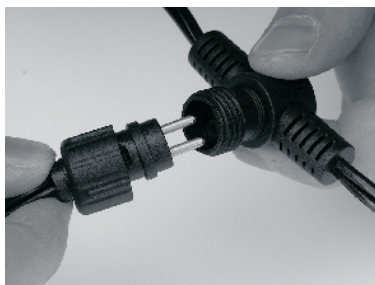

Transformer 60W outdoor

6011011

PRI: 230-240V ~ 50Hz 70VA
SEC: 12V~Max 60 Watt

Adapter

Garden Lights

www.garden-lights.nl

MI3490 - 2010023

Garden Lights