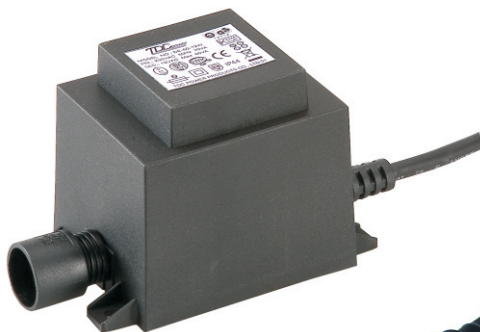

Transformer 60W outdoor

6011011

PRI: 230-240V ~ 50Hz 70VA
SEC: 12V~Max 60 Watt

Adapter

Garden Lights

www.garden-lights.nl

MI3490 - 2010023

Garden Lights