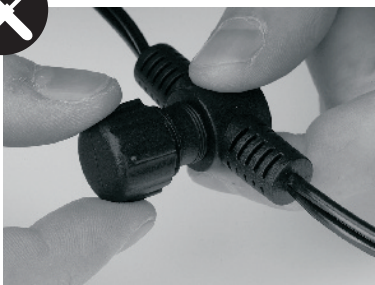

Transformer 60W outdoor

6011011

PRI: 230-240V ~ 50Hz 70VA
SEC: 12V~Max 60 Watt

Adapter

Garden Lights

www.garden-lights.nl

MI3490 - 2010023

Garden Lights