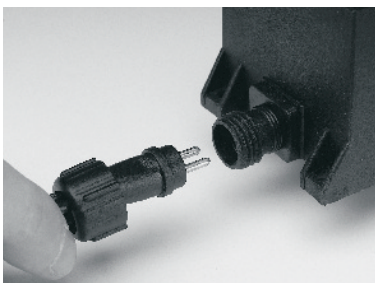

Transformer 60W outdoor

6011011

PRI: 230-240V ~ 50Hz 70VA
SEC: 12V~Max 60 Watt

Adapter

Garden Lights

www.garden-lights.nl

MI3490 - 2010023

Garden Lights