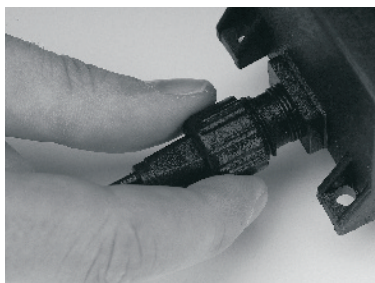

Transformer 60W outdoor

6011011

PRI: 230-240V ~ 50Hz 70VA
SEC: 12V~Max 60 Watt

Adapter

Garden Lights

www.garden-lights.nl

MI3490 - 2010023

Garden Lights