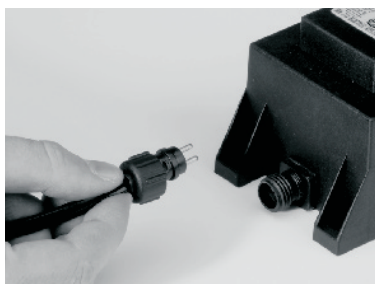

Transformer 60W outdoor

6011011

PRI: 230-240V ~ 50Hz 70VA
SEC: 12V~Max 60 Watt

Adapter

Garden Lights

www.garden-lights.nl

MI3490 - 2010023

Garden Lights