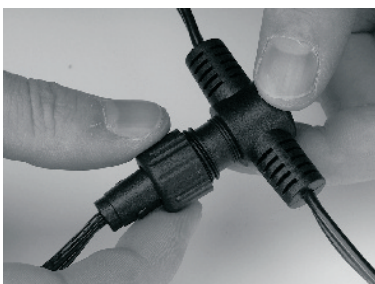

Transformer 60W outdoor

6011011

PRI: 230-240V ~ 50Hz 70VA
SEC: 12V~Max 60 Watt

Adapter

Garden Lights

www.garden-lights.nl

MI3490 - 2010023

Garden Lights