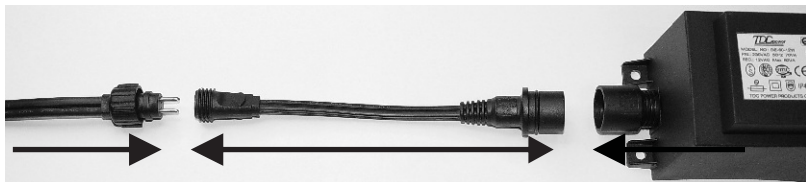

Transformer 60W outdoor

6011011

PRI: 230-240V ~ 50Hz 70VA
SEC: 12V~Max 60 Watt

Adapter

Garden Lights

www.garden-lights.nl

MI3490 - 2010023

Garden Lights