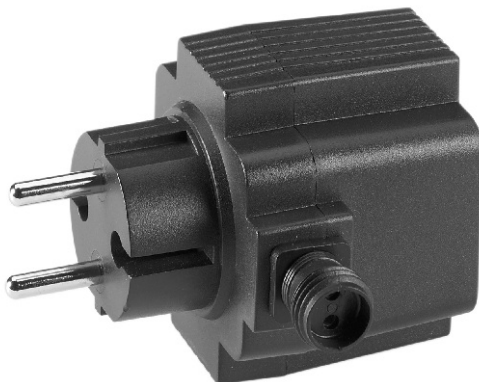

# Transformer 21W outdoor

6010011

PRI: 230-240V ~ 50Hz 28VA  
SEC: 12V~Max 21 Watt

Garden Lights

[www.garden-lights.nl](http://www.garden-lights.nl)